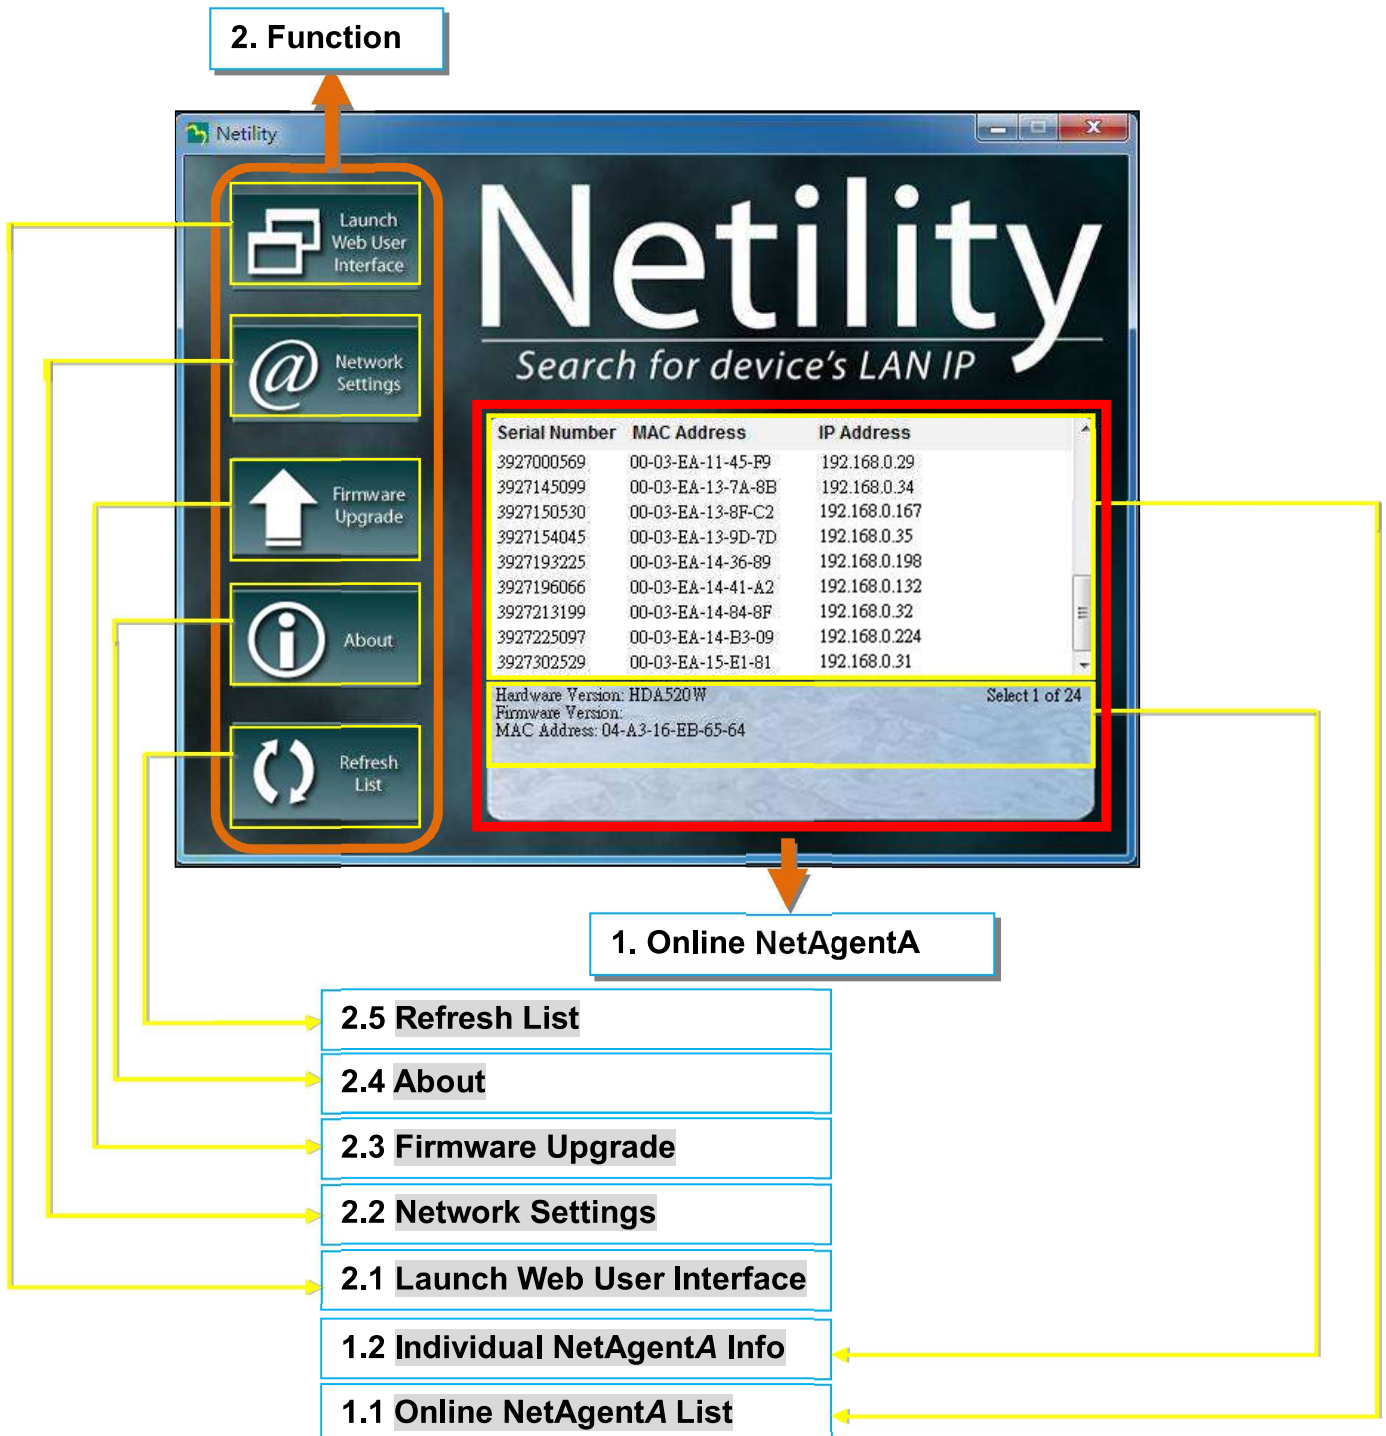

## ■ Netility Operation and Setting

Netility main pages divided into 2 sections:

1. Online NetAgentA List
2. Function Selection

## 1.1 Online NetAgentA List

When open up Netility , it automatically searches all the available online NetAgentA within the network with its serial number, IP address, MAC address. Double click on the specific NetAgentA with valid IP address, it will direct to the NetAgentA's webpage. (List refreshes automatically every 2 minutes)

The image displays two screenshots of the Netility application interface. The top screenshot shows the main window with a sidebar on the left containing buttons for 'Launch Web User Interface', 'Network Settings', 'Firmware Upgrade', 'About', and 'Refresh List'. The main area features the 'Netility' logo and the text 'Search for device's LAN IP'. Below this is a table listing devices with columns for 'Serial Number', 'MAC Address', and 'IP Address'. A yellow box highlights the table, and a blue arrow points from it to the bottom screenshot. The bottom screenshot shows the same interface, but with a yellow arrow pointing to the entry for Serial Number 3927225097, MAC Address 00-03-EA-14-B3-09, and IP Address 192.168.0.224. A text box above this entry says 'Double click to login to the webpage'. Below the table, the hardware version is listed as 'HBV506', the firmware version as '3.5.BY506', and the MAC address as '00-03-EA-14-B3-09'.