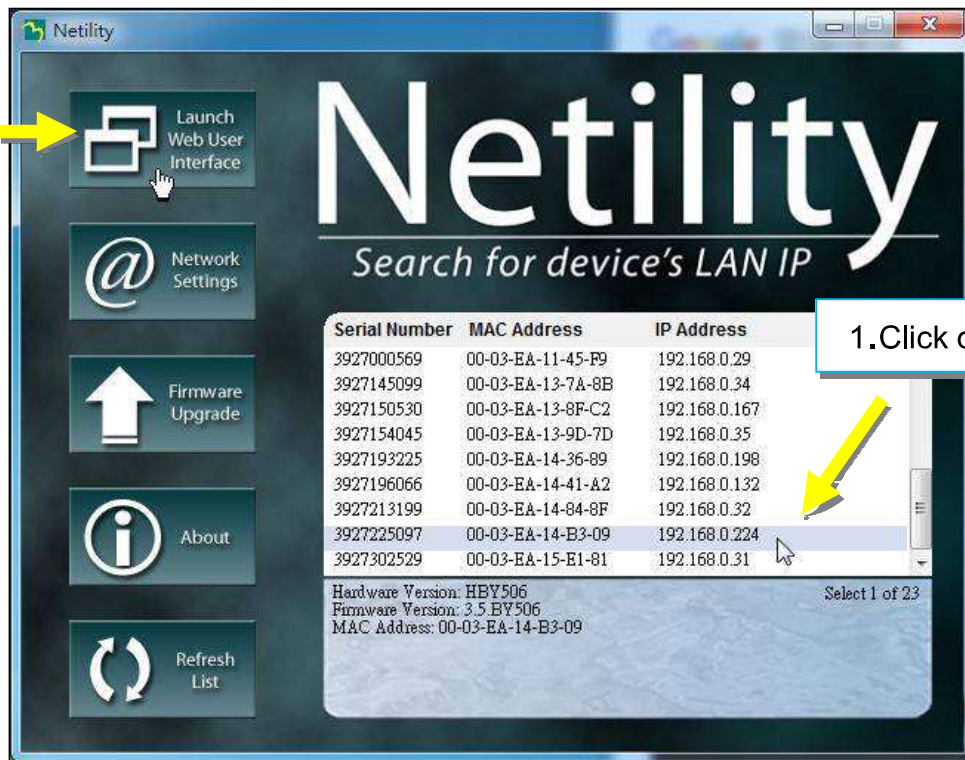

2.1 Launch Web User Interface

Select specific NetAgentA from the list and click on Launch Web User Interface to login to the NetAgentA's webpage